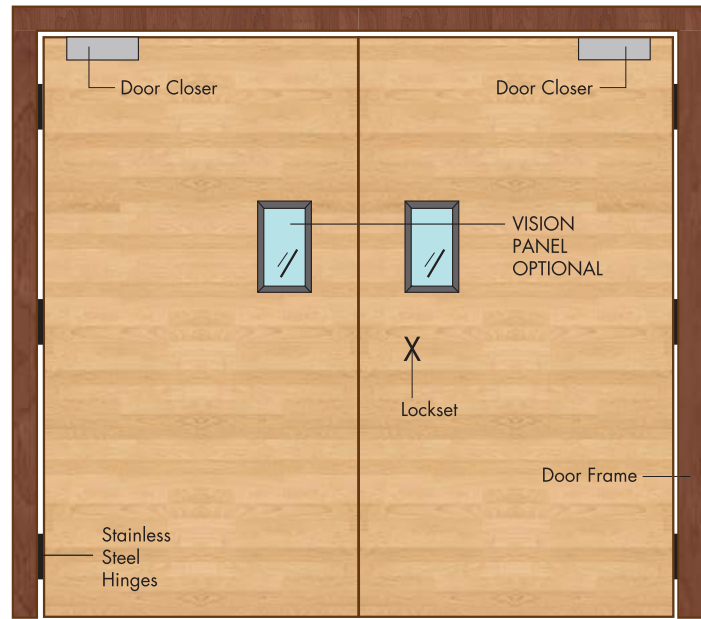

# DETAILS OF DOORSET - 1 HOUR RATING

**DOOR FRAME SIZE - SINGLE LEAF**  
(maximum size 1200mm X 2400mm)

**DOOR FRAME SIZE - DOUBLE LEAVES**  
(maximum size 2400mm X 2400mm)

## CROSS SECTION OF DOOR LEAF

**Thickness of Door Leaf ± 44mm**

## DETAILS OF DOOR FRAME

**Metal Door Frame**

**Timber Door Frame**

# DETAILS OF DOORSET - 2 HOUR RATING

**DOOR FRAME SIZE - SINGLE LEAF**  
(maximum size 1200mm X 2400mm)

**DOOR FRAME SIZE - DOUBLE LEAVES**  
(maximum size 2400mm X 2400mm)