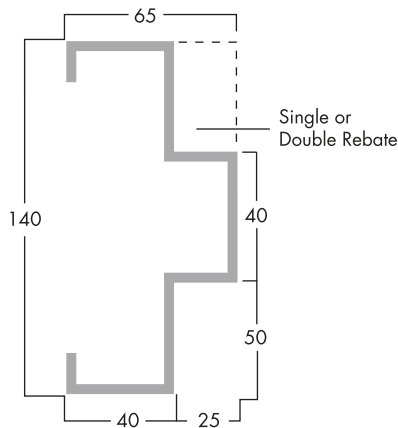

DETAILS OF DOOR FRAME

Metal Door Frame