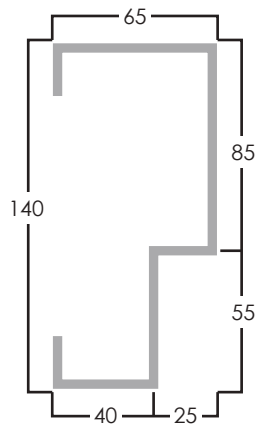

DETAILS OF DOOR FRAME

Metal Door Frame (Single Rebate only)