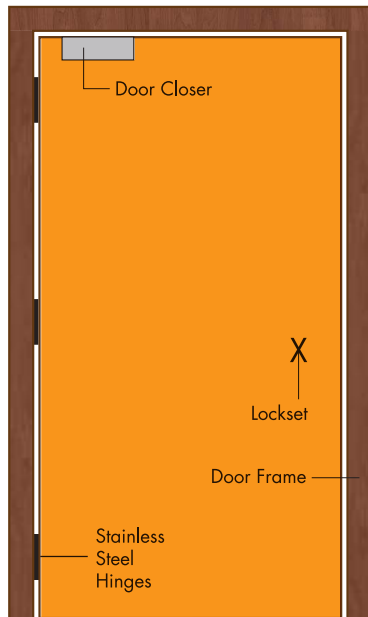

# DETAILS OF DOORSET - 1 HOUR RATING

**DOOR FRAME SIZE - SINGLE LEAF**  
(maximum size 1200mm X 2400mm)

**DOOR FRAME SIZE - DOUBLE LEAVES**  
(maximum size 2400mm X 2400mm)

## CROSS SECTION OF DOOR LEAF

**Thickness of Door Leaf ± 44mm**

## DETAILS OF DOOR FRAME

**Metal Door Frame**

**Timber Door Frame**

# DETAILS OF DOORSET - 2 HOUR RATING

**DOOR FRAME SIZE - SINGLE LEAF**  
(maximum size 1200mm X 2400mm)

**DOOR FRAME SIZE - DOUBLE LEAVES**  
(maximum size 2400mm X 2400mm)