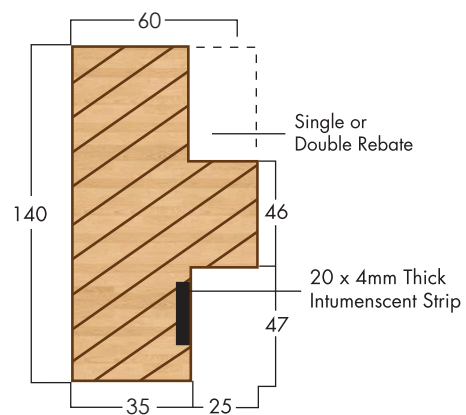

Timber Door Frame