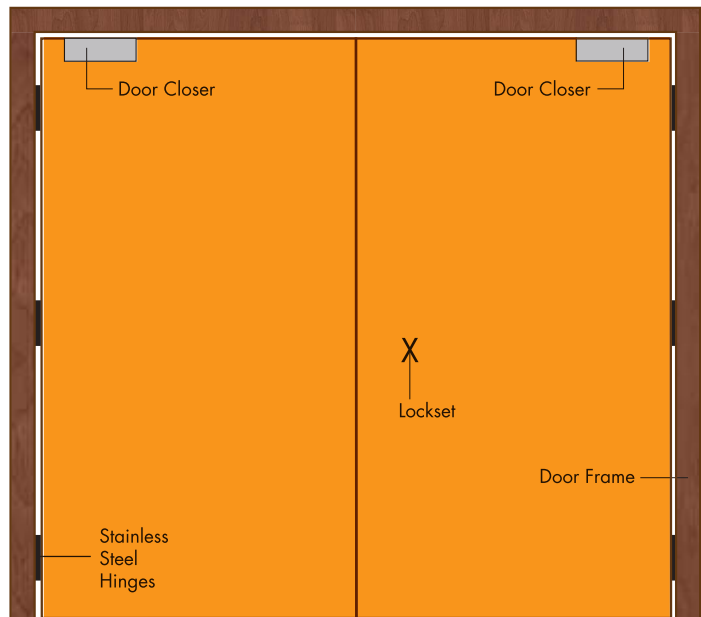

# DETAILS OF DOORSET - 1 HOUR RATING

**DOOR FRAME SIZE - SINGLE LEAF**  
(maximum size 1200mm X 2400mm)

**DOOR FRAME SIZE - DOUBLE LEAVES**  
(maximum size 2400mm X 2400mm)

## DETAILS OF DOOR FRAME

**Metal Door Frame**

**Timber Door Frame**

# DETAILS OF DOORSET - 2 HOUR RATING

**DOOR FRAME SIZE - SINGLE LEAF**  
(maximum size 1200mm X 2400mm)

**DOOR FRAME SIZE - DOUBLE LEAVES**  
(maximum size 2400mm X 2400mm)