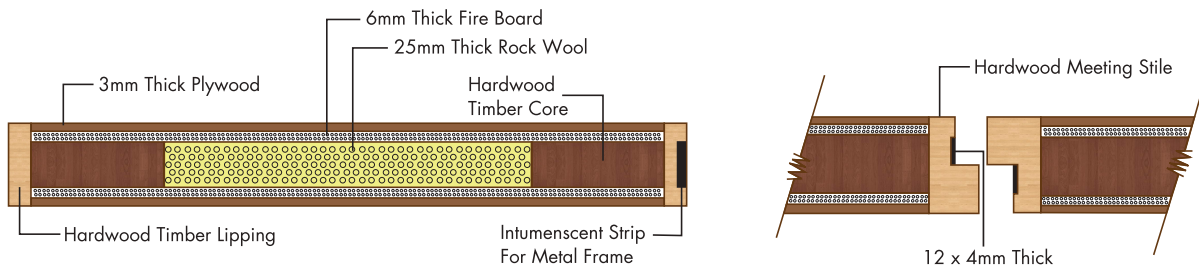

# DETAILS OF DOORSET - 1 HOUR RATING

**DOOR FRAME SIZE - SINGLE LEAF**  
(maximum size 1200mm X 2400mm)

**DOOR FRAME SIZE - DOUBLE LEAVES**  
(maximum size 2400mm X 2400mm)

## CROSS SECTION OF DOOR LEAF

**Thickness of Door Leaf ± 44mm**

# DETAILS OF DOORSET - 2 HOUR RATING

**DOOR FRAME SIZE - SINGLE LEAF**  
(maximum size 1200mm X 2400mm)

**DOOR FRAME SIZE - DOUBLE LEAVES**  
(maximum size 2400mm X 2400mm)

## CROSS SECTION OF DOOR LEAF

**Thickness of Door Leaf  $\pm$  48mm**