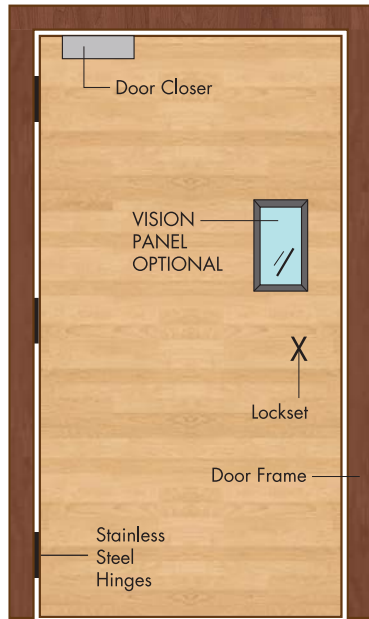

# DETAILS OF DOORSET - 1 HOUR RATING

**DOOR FRAME SIZE - SINGLE LEAF**  
(maximum size 1200mm X 2400mm)

**DOOR FRAME SIZE - DOUBLE LEAVES**  
(maximum size 2400mm X 2400mm)

## CROSS SECTION OF DOOR LEAF

**Thickness of Door Leaf ± 44mm**

## DETAILS OF DOOR FRAME

**Metal Door Frame**

**Timber Door Frame**

# DETAILS OF DOORSET - 2 HOUR RATING

**DOOR FRAME SIZE - SINGLE LEAF**  
(maximum size 1200mm X 2400mm)

**DOOR FRAME SIZE - DOUBLE LEAVES**  
(maximum size 2400mm X 2400mm)